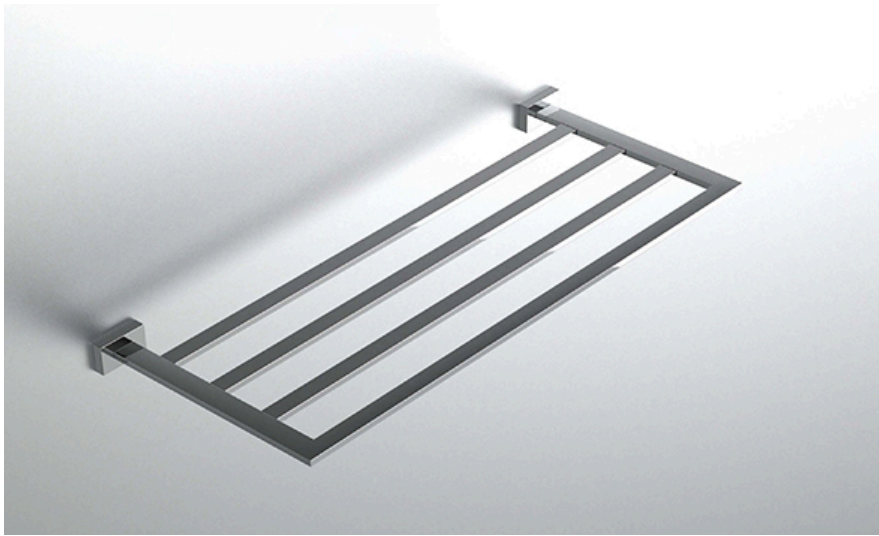

neelnox

LET
THERE
BE **DESIGN.**

FEATURES

- Premium 304 Grade Stainless Steel
- Solid Mount Construction
- Concealed Installation Hardware
- State of the art wall anchors included for installation on Dry wall or Tile

COLLECTION ARGYLE

TOWEL RACK

Model	Product	Finishes Available
ARG-TRK24	Towel Rack	Multiple finishes available. Over 23 finishes to choose from.

FINISHES			
	Polished (-P)	Antique Copper (-ACOP)	Polished Gold (-PGLD)
	Brushed (-B)	Polished Brass (-PBRS)	Brushed Copper (-BCOP)
	Brushed Gold (-BGLD)	Matte White (-WHT)	Brushed Rose Gold (-BRGD)
	Matte Black (-BLK)	Brushed Modern Bronze (-BMBRZ)	Brushed Black (-BRBLK)
	Oil Rubbed Bronze (-ORB)	Glossy White (-GWHT)	Polished Black (-PBLK)
	Brushed Brass (-BBRS)	Polished Rose Gold (-PRGD)	Antique Nickel (-ANKL)
	Brushed Bronze (-BBRZ)	Unlacquered Brass (-UBRS)	Black Nickel (-NKBL)
	Antique Brass (-ABRS)	Polished Nickel (-PNKL)	

Dimensions in inches

FRONT

TOP

SIDE

NOTE: Dimensions subject to change without notice.